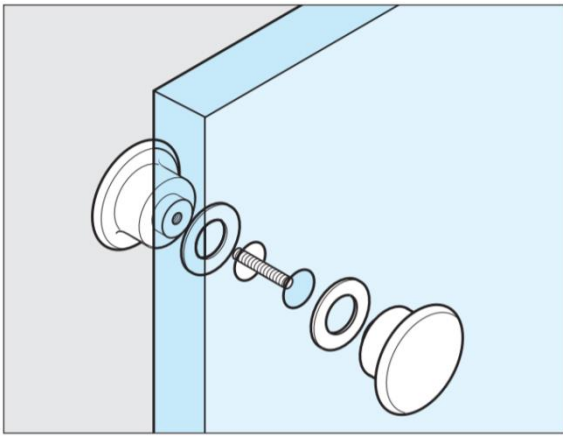

GGT-40CR Two Sides Glass Door Knob

Features

- Two sides glass door knob for glass thickness 8 mm or 10 mm

Parts Included

- PVC washers
- Screw M5 (SUS)

Material

- Brass, chrome finish

Part No.	Glass Thickness
GGT-40CR	8, 10